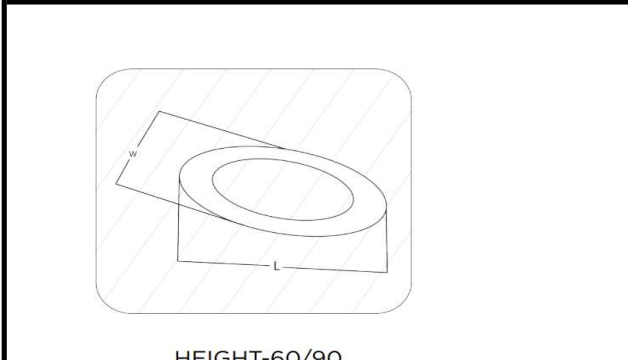

Sovitron Interior Pvt.Ltd.

Model Name	Jetta Ring Oval Recessed /DLARJOVDRD-35
Description	Architectural Light

Technical description	Image
-----------------------	-------

Dimension	Custom dimension H=60/90/95mm
Frame	Aluminium
Color Tempertaure	4000K
Power	35W
Total Luminous Flux	2800 lm
Efficacy	80 lm/W
IP rating	50
Color Rendering	≥80
Mounting	Recessed
Optics	White Opal Diffuser
Dimming	NON-Dimmable
Operating Voltage	220-240 VAC
Standard Lifetime	L70 minimum at 50,000 burning hours

Dimension diagram

HEIGHT-60/90

Custom dimension, coating and installation available upon request

Remarks:-

Address: Plot #7 Saroorpur-Nangla Industrial Area,Ballabgarh-Sohna Road,Faridabad-121005
Email: info@sovitron.com